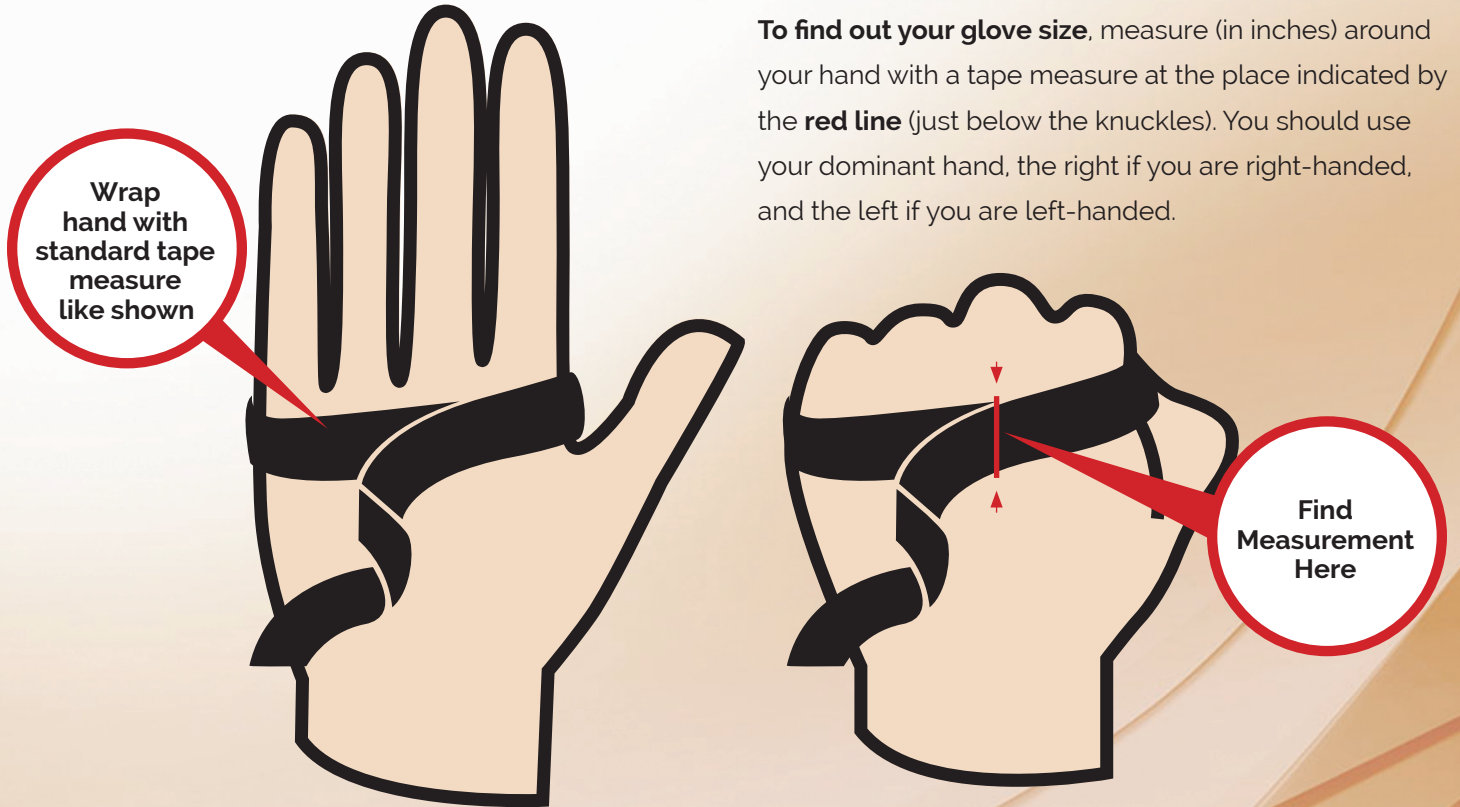

# FIND YOUR GLOVE SIZE

| MEASUREMENT     | SIZE    | LADIES | MEN'S |
|-----------------|---------|--------|-------|
| 5 1/2" - 7"     | Regular | ✓      |       |
| 7" - 7 1/4"     | Regular | ✓      | ✓     |
| 7 1/4" - 7 1/2" | Regular | ✓      | ✓     |
| 7 1/2" - 7 3/4" | Regular | ✓      | ✓     |
| 7 1/2" - 8"     | X-Large |        | ✓     |
| 8" - 8 1/2"     | X-Large |        | ✓     |

\*ALL SIZES ARE USA STANDARDS